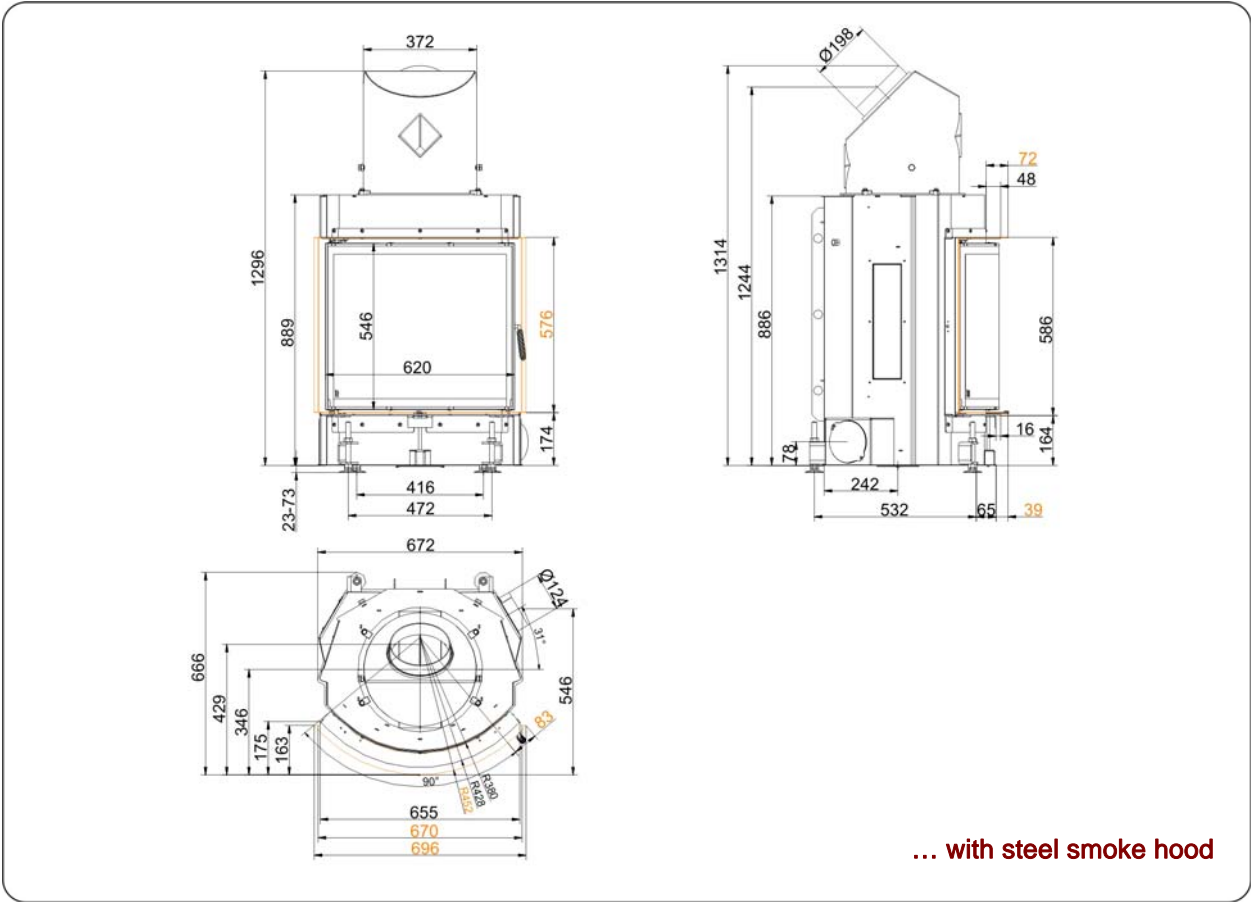

Kompakt-Kamin 57/67 rund side opening doors

State: 03.06.2013

BRUNNER[®]
made in germany

Dimension sheet | **Kompakt-Kamin 57/67 rund side opening doors**

Planning and installation

Kompakt-Kamin 57/67 rund

Tested according to		EN 13229 W	EN 13229 WA	EN 13229 W
Values measured at		nominal load	accumulation	open door
Suitable for all construction types according to rules		OK	OK	OK
Data for functional demonstration				
Rated heat power	kW	11	-	-
Firewood consumption	kg/h	3,3	5	3
Combustion performance	kW	14	23	15
Flue gas mass flow	g/s	10,5	22	60
Outlet temperature (before heating surface)	°C	-	350	-
Flue gas temperature after				
attached steel smoke hood	°C	250	-	130
1 x adjoining cast iron radiator (GNF10)	°C	-	190	-
6 x accumulation rings (MAS) ¹⁾	°C	-	235	-
2 m adjoining ceramic accumulator ²⁾	°C	-	180	-
accumulation stones (MSS)	°C	-	-	-
water boiler	°C	-	-	-
Necessary supply pressure	Pa	13	13	10
Combustion air consumption	m ³ /h	40	40	94
Combustion air connection Ø	mm	125	125	-
Heat distribution				
Insert / heating surface	%	30 / 30	30 / 30	- / -
Glass (single / double)	%	40 / -	40 / -	- / -
Boiler	%	-	-	-
Cross-section of gratings for max. warm air power				
Supply air	cm ²	900	1000	-
Warm air	cm ²	900	1000	-
Minimal oven surface for closed construction type				
Surface giving off heat	m ²	5,5	5,5	-
Space inside oven chamber				
Distance to oven chamber wall	cm	8	8	8
Distance to floor	cm	-	-	-
Heat insulation without / with ³⁾ air gratings				
Wall	cm	14 / 10	16 / 12	14 / 10
Floor	cm	4 / 2	4 / 2	4 / 2
Ceiling	cm	16 / 12	25 / 18	16 / 12
Insulation of additional fire door DHT	cm	6	6	6
Brick lining of protected walls	cm	10	10	10
Weight				
Fireplace + burning chamber	kg		157 + 61	
meets requirement limit values for				
Germany / Austria / Switzerland / Norway		1.BImSchV (Stufe 2) / 15a BVG / LRV / -		