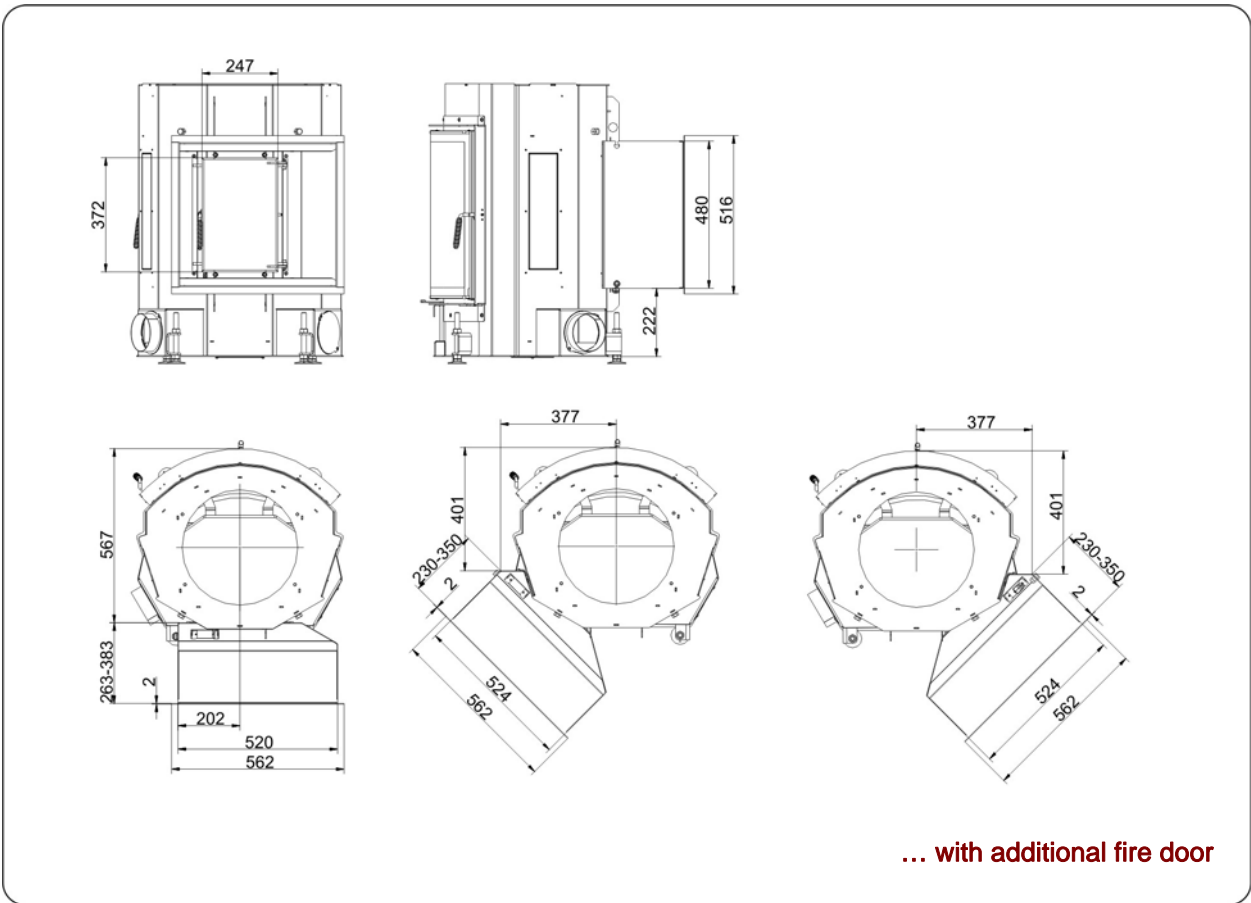

Kompakt-Kamin 57/67 rund side opening doors

State: 03.06.2013

BRUNNER[®]
made in germany

Dimension sheet | **Kompakt-Kamin 57/67 rund side opening doors**

Planning and installation

Kompakt-Kamin 57/67 rund

Tested according to		EN 13229 W	EN 13229 WA	EN 13229 W
Values measured at		nominal load	accumulation	open door
Suitable for all construction types according to rules		OK	OK	OK
Data for functional demonstration				
Rated heat power	kW	11	-	-
Firewood consumption	kg/h	3,3	5	3
Combustion performance	kW	14	23	15
Flue gas mass flow	g/s	10,5	22	60
Outlet temperature (before heating surface)	°C	-	350	-
Flue gas temperature after				
attached steel smoke hood	°C	250	-	130
1 x adjoining cast iron radiator (GNF10)	°C	-	190	-
6 x accumulation rings (MAS) ¹⁾	°C	-	235	-
2 m adjoining ceramic accumulator ²⁾	°C	-	180	-
accumulation stones (MSS)	°C	-	-	-
water boiler	°C	-	-	-
Necessary supply pressure	Pa	13	13	10
Combustion air consumption	m ³ /h	40	40	94
Combustion air connection Ø	mm	125	125	-
Heat distribution				
Insert / heating surface	%	30 / 30	30 / 30	- / -
Glass (single / double)	%	40 / -	40 / -	- / -
Boiler	%	-	-	-
Cross-section of gratings for max. warm air power				
Supply air	cm ²	900	1000	-
Warm air	cm ²	900	1000	-
Minimal oven surface for closed construction type				
Surface giving off heat	m ²	5,5	5,5	-
Space inside oven chamber				
Distance to oven chamber wall	cm	8	8	8
Distance to floor	cm	-	-	-
Heat insulation without / with ³⁾ air gratings				
Wall	cm	14 / 10	16 / 12	14 / 10
Floor	cm	4 / 2	4 / 2	4 / 2
Ceiling	cm	16 / 12	25 / 18	16 / 12
Insulation of additional fire door DHT	cm	6	6	6
Brick lining of protected walls	cm	10	10	10
Weight				
Fireplace + burning chamber	kg		157 + 61	
meets requirement limit values for				
Germany / Austria / Switzerland / Norway		1.BImSchV (Stufe 2) / 15a BVG / LRV / -		